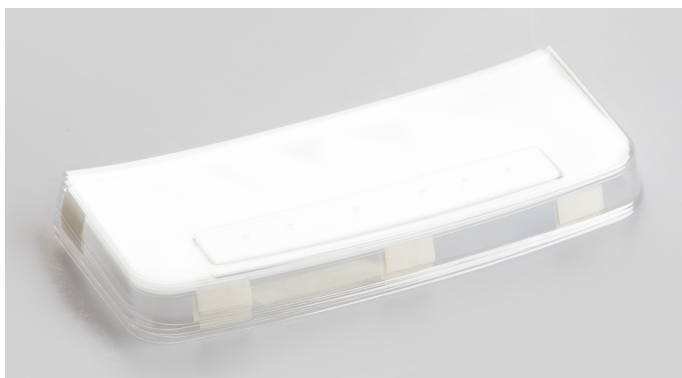

KERN ACS-A02

Protective working cover

KERN

Category

Brand	KERN
Product category	Balances
Product group	Protective working covers

Construction

Material	A PET
----------	-------

Packing & Shipping

Readability force [d] (N)	1 d
Shipping method	Parcel service
Dimensions packaging (W×D×H)	220×95×15 mm
Net weight approx.	0,05 kg
Gross weight approx.	0,20 kg
Shipping weight	0,2 kg

Piktogramme

STANDARD