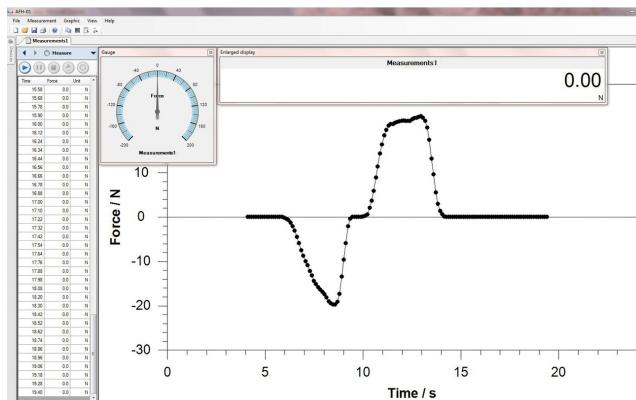

# KERN AFH FAST

Data transfer software for force-time-measurements