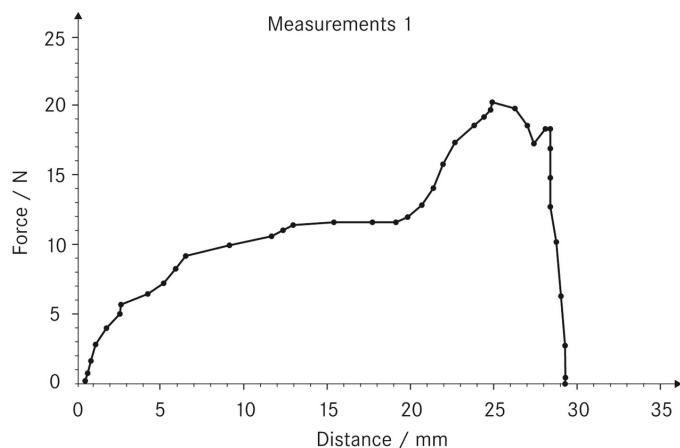

KERN AFH FD

Data transfer software for force-displacement-measurements

Category

Brand	Sauter
Product category	SAUTER Software
Product group	Data transfer software

Packing & Shipping

Readability force [d] (N)	1 d
Shipping method	Parcel service
Dimensions packaging (W×D×H)	300×200×20 mm
Net weight approx.	0,45 kg
Gross weight approx.	0,45 kg
Shipping weight	0,44 kg

Piktogramme

STANDARD