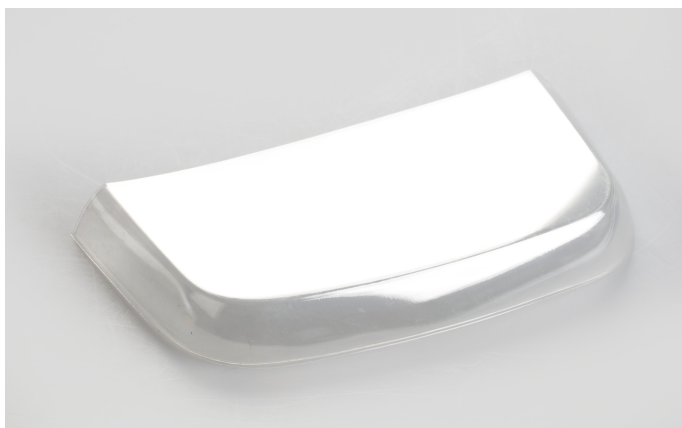

KERN EWJ-A04S05

Protective working cover, scope of delivery: 5 items

Category

Brand	KERN
Product category	Balances
Product group	Protective working covers

Packing & Shipping

Readability force [d] (N)	1 d
Shipping method	Parcel service
Dimensions packaging (W×D×H)	250×250×250 mm
Net weight approx.	0,05 kg
Gross weight approx.	0,10 kg
Shipping weight	3,1 kg