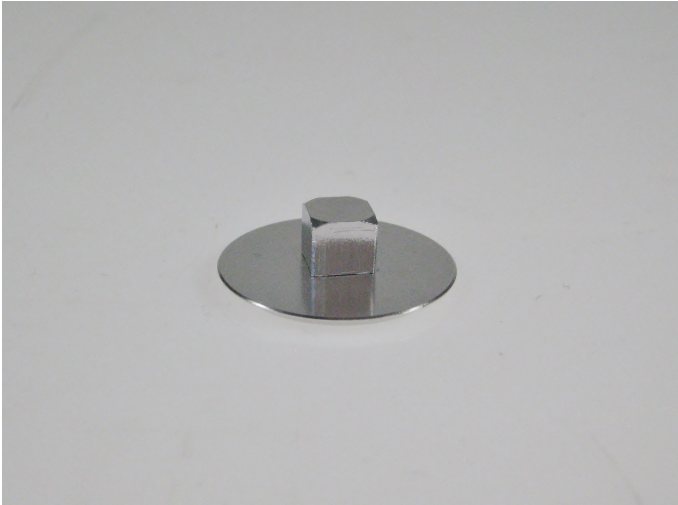

# KERN ORF-A1005

Prism cover

## Construction

Dimension (W×D×H)	30×30×3 mm
-------------------	------------